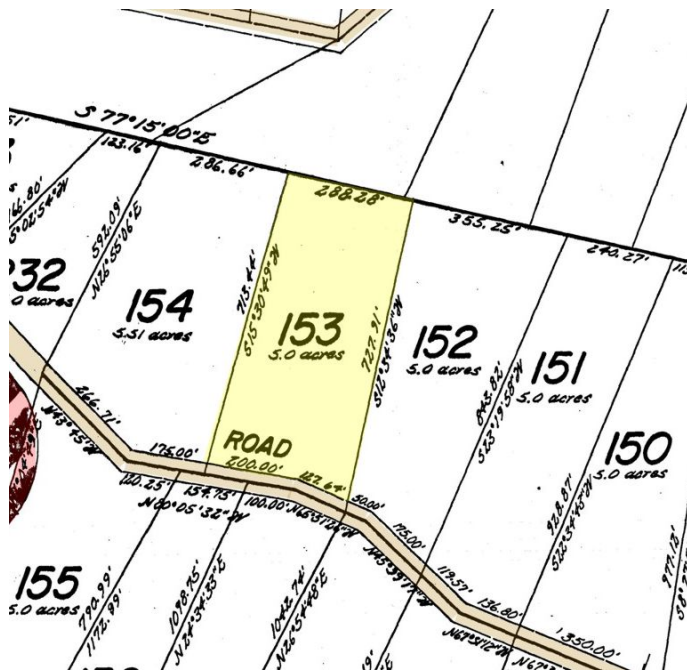

Here is the lay-of-the-land.
Five Acres with access to utilities

Bandanna Ranch

Lot 153 - 5 acres

\$29,000

45840 W Little Elk Road, Bandanna Ranch, Fruitland UT

Nice and Roomy!

45840 W Airport Road

Thunder Ridge Real Estate

Eileen Anderson-Warner

435-828-8824

www.StretchYourDream.com

PARCEL INFORMATION

Tax Id	BRS-0153;
Zoning	Residential
Access	Gravel. County Rd to Bandanna. Private roads on Bandanna
Easements	See Title Reports and/or see Survey Map
Homeowners Association	Yes. www.BandannaRanch.com
CC&Rs	\$185 / yearly CC&Rs are common sense
Water Rights	Not applicable, none
Oil, Gas, Hydrocarbon Rights	Excluded
2014 Taxes	\$295; No rollback taxes