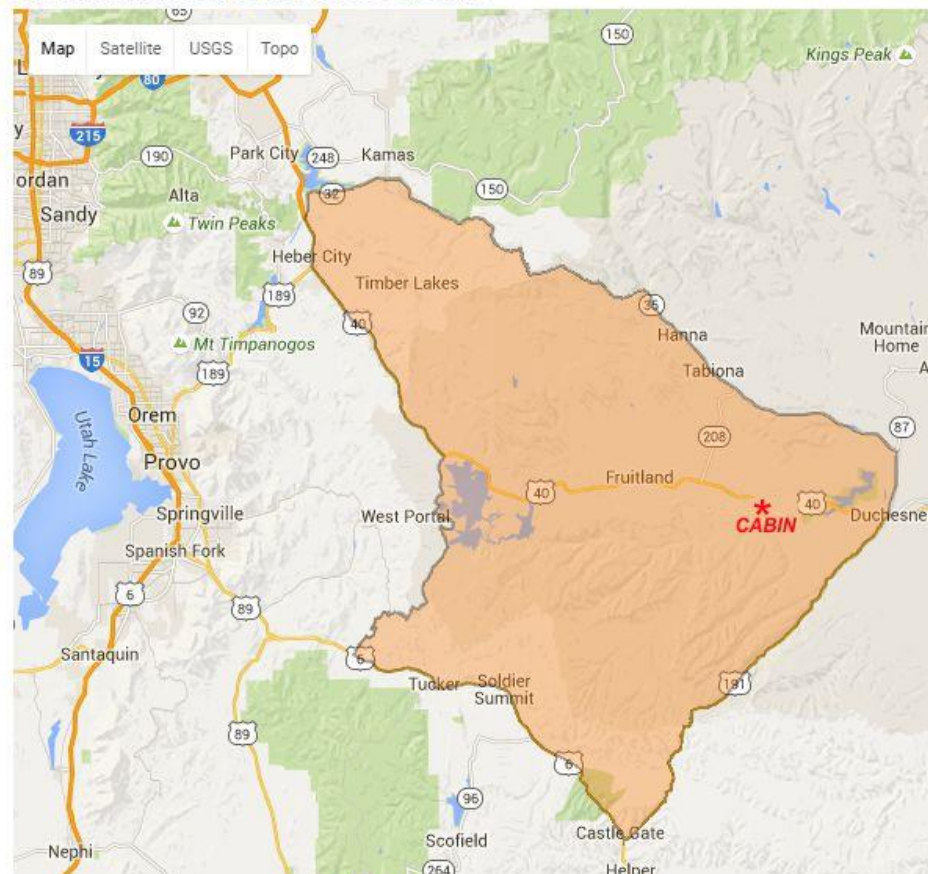

Maps

Wasatch Mtns, East

(formerly Wasatch Mtns, Avintaquin/Currant Creek)

Download KML for Google Earth | Print | Directions

Hunting Cabin Perfect

33673 W Old Hwy 40

\$159,500

Plenty of room for friends and their friends!
Built in 1988 with 1900 sq ft on 5 acres.
The surprise is how large this cabin is, providing plenty of room for everyone. Complete wood interior, wood stove, two beds and two baths down, upstairs 3 bedrooms and one large room for games, TV or sleeping bags! Year-round access.
Utilities include power and septic. A 1000 gallon buried cistern keeps water from freezing.