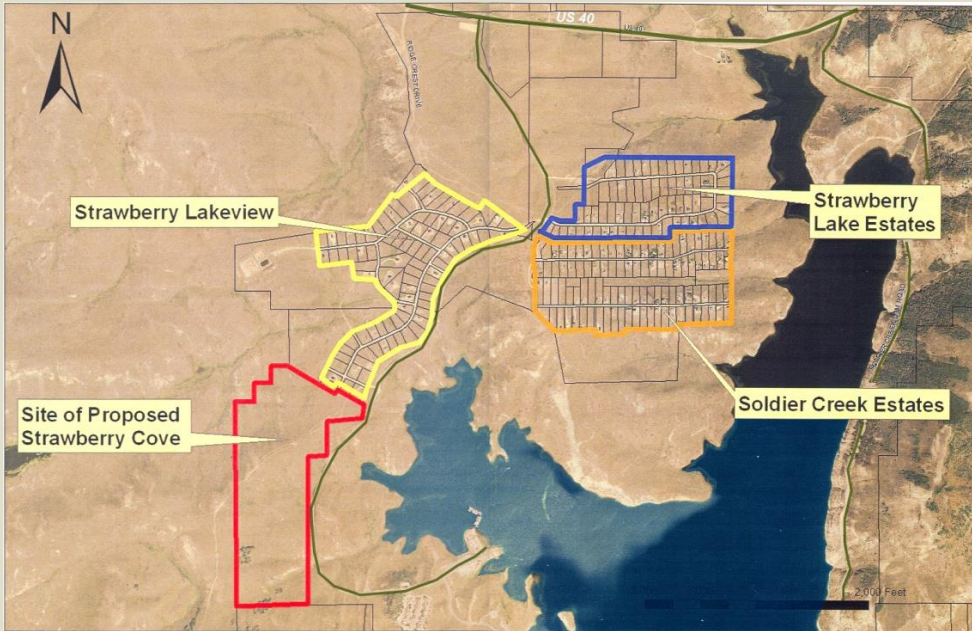

Hwy 40, East of Heber City UT

## *Strawberry Lakeview*

*Lot 64 - .92 Acre*

*8013 East Badger Hollow Dr*

***\$88,000***

*With a view of lake,  
year-round water, power, sewer,  
snowmobile access in winter*

***Spirit Real Estate***

***[www.StretchYourDream.com](http://www.StretchYourDream.com)***