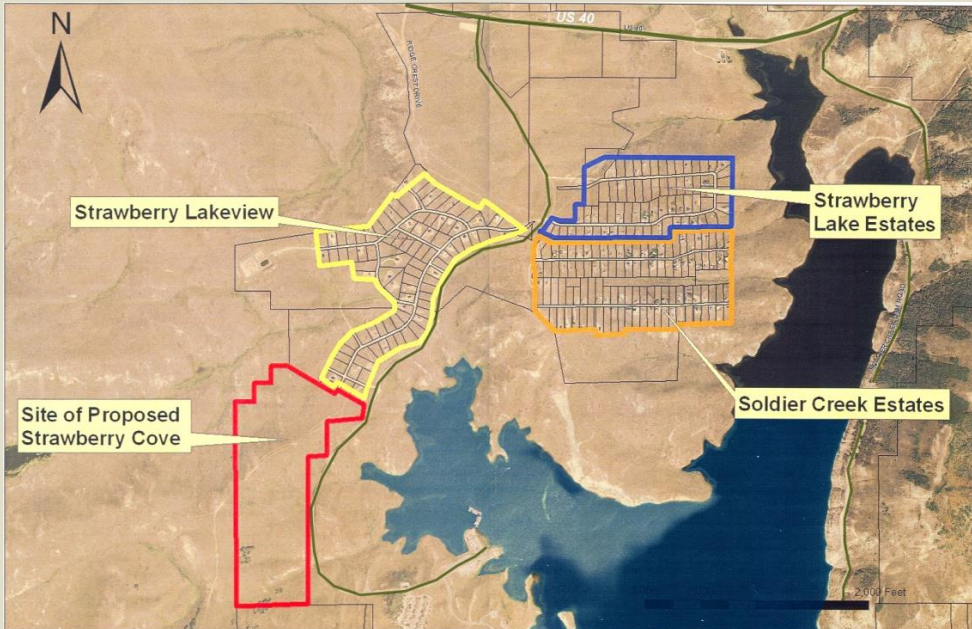

Hwy 40, East of Heber City UT

Strawberry Lakeview

Lot 69 – 1.4 Acre

8667 East Badger Hollow Dr

\$97,000

*With a view of lake,
year-round water, power, sewer,
snowmobile access in winter*

Spirit Real Estate

www.StretchYourDream.com