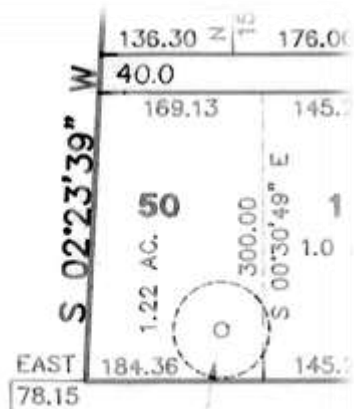

Soldier Creek side of Strawberry Reservoir

Soldier Creek Estates, Lot 50B

Lay of the Land

LAND FOR SALE

Soldier Creek Estates #50B

1.22 acres

\$99,000

Premium Building Lot

Year-Round Water and electric in road
 180 Degree View of Surrounding lands and a peak at Strawberry
 Gently sloped for walkout garage or basement

Spirit Real Estate

Eileen Anderson

435-828-8824

www.StretchYourDream.com